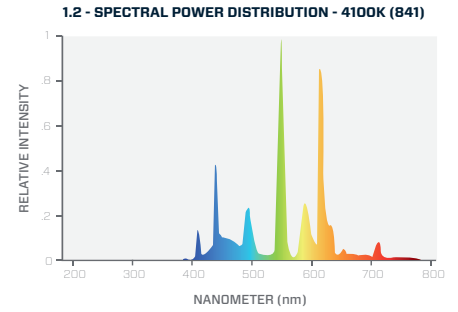

OPERATING SPECIFICATIONS:

ELECTRICAL SPECIFICATIONS:

PART NUMBER	STARTING TYPE	NOMINAL LAMP OPERATING VOLTAGE	NOMINAL LAMP OPERATING CURRENT	OPERATING FREQUENCY	HOT CATHODE RESISTANCE	BALLAST TYPE
FF54T5/8**HO	Instant	120 ± 10V	0.46 A	60Hz	8 ± 2 Ω	Rapid Start

* NOTE: Physical specifications are the same for all colour temperatures

PHYSICAL SPECIFICATIONS:

PART NUMBER	LAMP STYLE	BULB FINISH	BASE	DIAMETER	NOMINAL LENGTH	A	B	C	D	PHOSPHOR
FF54T5/8**HO	T5	Coated	G5 (Min. Bi-Pin)	5/8"	45 3/4"	1149 mm - 45.24"	1156 mm - 45.5"	1156 mm - 45.5"	16.0 mm - 0.63"	Tri-Phosphor

* NOTE: Physical specifications are the same for all colour temperatures