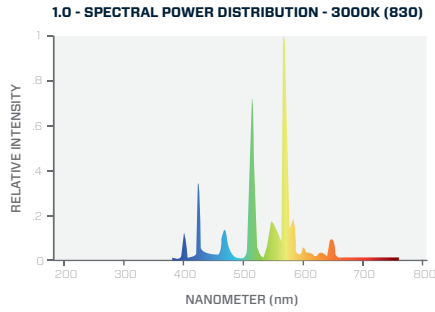

OPERATING SPECIFICATIONS:

ELECTRICAL SPECIFICATIONS:

PART NUMBER	STARTING TYPE	NOMINAL LAMP OPERATING VOLTAGE	NOMINAL LAMP OPERATING CURRENT	OPERATING FREQUENCY	HOT CATHODE RESISTANCE	BALLAST TYPE
FF54T5/8**HO	Instant	120 ± 10V	0.46 A	60Hz	8 ± 2 Ω	Rapid Start

* NOTE: Physical specifications are the same for all colour temperatures

PHYSICAL SPECIFICATIONS:

PART NUMBER	LAMP STYLE	BULB FINISH	BASE	DIAMETER	NOMINAL LENGTH	A	B	C	D	PHOSPHOR
FF54T5/8**HO	T5	Coated	G5 (Min. Bi-Pin)	5/8"	45 3/4"	1149 mm - 45.24"	1156 mm - 45.5"	1156 mm - 45.5"	16.0 mm - 0.63"	Tri-Phosphor

* NOTE: Physical specifications are the same for all colour temperatures