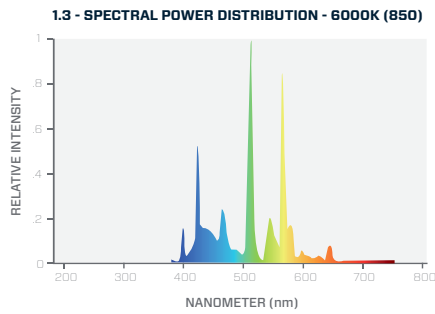

OPERATING SPECIFICATIONS:

ELECTRICAL SPECIFICATIONS:

PART NUMBER	STARTING TYPE	NOMINAL LAMP OPERATING VOLTAGE	NOMINAL LAMP OPERATING CURRENT	OPERATING FREQUENCY	HOT CATHODE RESISTANCE	BALLAST TYPE
FF54T5/8**HO	Instant	120 ± 10V	0.46 A	60Hz	8 ± 2 Ω	Rapid Start

* NOTE: Physical specifications are the same for all colour temperatures

PHYSICAL SPECIFICATIONS:

PART NUMBER	LAMP STYLE	BULB FINISH	BASE	DIAMETER	NOMINAL LENGTH	A	B	C	D	PHOSPHOR
FF54T5/8**HO	T5	Coated	G5 (Min. Bi-Pin)	5/8"	45 3/4"	1149 mm - 45.24"	1156 mm - 45.5"	1156 mm - 45.5"	16.0 mm - 0.63"	Tri-Phosphor

* NOTE: Physical specifications are the same for all colour temperatures