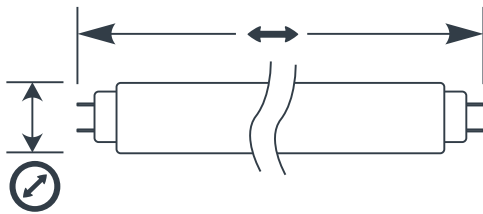

# FF28T5/841

**DESCRIPTION:**

Fusion Fluorescent T5 Lamps provide the efficiency of fluorescent technology in recessed, surface mounted and specialty fixtures. The lifetime of these lamps far outlast all incandescent equivalents, saving you money on replacement labor and maintenance costs. Save up to 75% in energy costs compared to the equivalent wattage standard lamps.

**DIMENSIONS:**

PRODUCT CODE	W	⌀	⌀	↔	⚡	☀️	🕒	CRI	🌈
FF28T5/841	28W	T5	0.63"	45.80"	G5	2500 LM	20,000 HRS	85+	4100 K