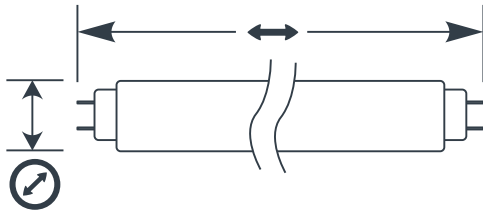

CATALOG #:	DATE:
PROJECT #:	TYPE:
PREPARED BY:	

PART NUMBER:

FF28T5/835

DESCRIPTION:

Fusion Fluorescent T5 Lamps provide the efficiency of fluorescent technology in recessed, surface mounted and specialty fixtures. The lifetime of these lamps far outlast all incandescent equivalents, saving you money on replacement labor and maintenance costs. Save up to 75% in energy costs compared to the equivalent wattage standard lamps.

DIMENSIONS:

PRODUCT CODE	W	⌀	⌀	↔	⚡	☀️	🕒	CRI	🌈
FF28T5/835	28W	T5	0.63"	45.80"	G5	2500 LM	20,000 HRS	85+	3500 K