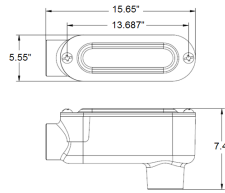

MODEL :		TYPE
PROJECT :		
PREPARED BY :	DATE :	

SERIES SPECIFICATIONS

ALUM CONDULET LB 3 1/2" W/ GSKT & COVER

LINE DRAWING

CONSTRUCTION

Material
Die Cast Copper-Free Aluminum

Finish
Powder Coat

Gasket
Neoprene

Type
LB

DIMENSION

Trade Size
3 1/2

Depth
7 5/16

Length
15 5/8

Width
5 9/16

APPLICATION AND PERFORMANCE SPECIFICATION INFORMATION IS SUBJECT TO CHANGE WITHOUT NOTIFICATION

MODEL :		TYPE
PROJECT :		
PREPARED BY :	DATE :	

DIMENSION

Cover Length
15 1/16

Conduit Opening
4 17/32

ORDERING INFORMATION

Part Number: WI LB350

Package Qty: 1 PCS

IMS Code: 0267-7413

APPLICATION AND PERFORMANCE SPECIFICATION INFORMATION IS SUBJECT TO CHANGE WITHOUT NOTIFICATION