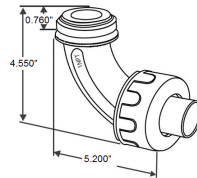

## SERIES SPECIFICATIONS

WI 2PC 90 DEG CONN 1-1/4"

## LINE DRAWING

## DIMENSION

Trade Size  
1 1/4

APPLICATION AND PERFORMANCE SPECIFICATION INFORMATION IS SUBJECT TO CHANGE WITHOUT NOTIFICATION

MODEL :		TYPE
PROJECT :		
PREPARED BY :	DATE :	

ORDERING INFORMATION

Part Number: WI NMFA125