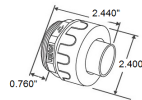

LINE DRAWING

CONSTRUCTION

Material
Nylon

Type
Straight

For Use With
Liquid-tight flexible non-metallic conduit,
Type B

DIMENSION

Trade Size
1 1/4

APPLICATION AND PERFORMANCE SPECIFICATION INFORMATION IS SUBJECT TO CHANGE WITHOUT NOTIFICATION