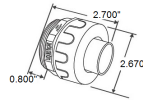

LINE DRAWING

CONSTRUCTION

Material
Nylon

Type
Straight

For Use With
Liquid-tight flexible non-metallic conduit,
Type B

DIMENSION

Trade Size
2

APPLICATION AND PERFORMANCE SPECIFICATION INFORMATION IS SUBJECT TO CHANGE WITHOUT NOTIFICATION