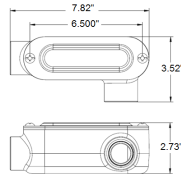

MODEL :		TYPE
PROJECT :		
PREPARED BY :	DATE :	

SERIES SPECIFICATIONS

ALUM LL CONDULET 1 1/4"W/COVER & GSKT

LINE DRAWING

CONSTRUCTION

Material
Die Cast Copper-Free Aluminum

Finish
Powder Coat

Gasket
Neoprene

Type
LL

DIMENSION

Trade Size
1 1/4

Depth
3 1/2

Length
7 13/16

Width
2 1/2

APPLICATION AND PERFORMANCE SPECIFICATION INFORMATION IS SUBJECT TO CHANGE WITHOUT NOTIFICATION

MODEL :		TYPE
PROJECT :		
PREPARED BY :	DATE :	

DIMENSION

Cover Length
7 5/16

Conduit Opening
2 1/2

ORDERING INFORMATION

Part Number: WI LL125

Package Qty: 2 PCS

IMS Code: 0284-2449

APPLICATION AND PERFORMANCE SPECIFICATION INFORMATION IS SUBJECT TO CHANGE WITHOUT NOTIFICATION