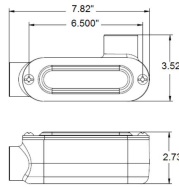

MODEL :		TYPE
PROJECT :		
PREPARED BY :	DATE :	

SERIES SPECIFICATIONS

ALUM LR CONDULET 1 1/4"W/COVER & GSKT

LINE DRAWING

CONSTRUCTION

Material
Die Cast Copper-Free Aluminum

Finish
Powder Coat

Gasket
Neoprene

Type
LR

DIMENSION

Trade Size
1 1/4

Depth
3 1/2

Length
7 13/16

Width
2 1/2

APPLICATION AND PERFORMANCE SPECIFICATION INFORMATION IS SUBJECT TO CHANGE WITHOUT NOTIFICATION

MODEL :		TYPE
PROJECT :		
PREPARED BY :		DATE :

DIMENSION

Cover Length
7 5/16

Conduit Opening
2 1/2

ORDERING INFORMATION

Part Number: WI LR125

Package Qty: 2 PCS

IMS Code: 0284-2452

APPLICATION AND PERFORMANCE SPECIFICATION INFORMATION IS SUBJECT TO CHANGE WITHOUT NOTIFICATION