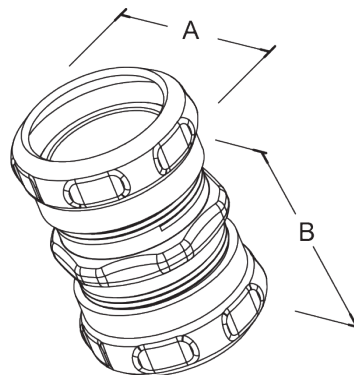

MODEL :		TYPE
PROJECT :		
PREPARED BY :	DATE :	

SERIES SPECIFICATIONS

WI STL RT COMP CPLG 1/2"

LINE DRAWING

CONSTRUCTION

Material
Steel

Finish
Zinc plated

Trade Size
1/2"

Connector
EMT Raintight Compression Coupling

Temperature Rating
105?

Sealing Ring Material
Zytel 103FHS

DIMENSION

A (In.)
1.09

A (mm)
27.68

B (In.)
1.86

B (mm)
47.24

APPLICATION AND PERFORMANCE SPECIFICATION INFORMATION IS SUBJECT TO CHANGE WITHOUT NOTIFICATION

MODEL :		TYPE
PROJECT :		
PREPARED BY :	DATE :	

DIMENSION (Cont.)

Thread Size
na

Trade Size
1/2"

ORDERING INFORMATION

Part Number: WI MECR-760

IMS Code: 02852964

Master Carton Qty: 250 PCS

Pallet Qty: 56 PCS

Master Carton Dimensions: 18.5x10.62x5.51In.

Pallet Dimensions: 45.28x37.4x44.49In.

Product Weight: 1.90Oz.

APPLICATION AND PERFORMANCE SPECIFICATION INFORMATION IS SUBJECT TO CHANGE WITHOUT NOTIFICATION