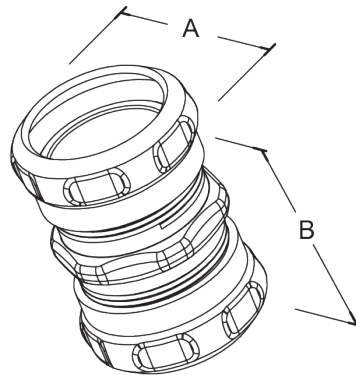

MODEL :		TYPE
PROJECT :		
PREPARED BY :	DATE :	

SERIES SPECIFICATIONS

WI STL RT COMP CPLG 3"

LINE DRAWING

CONSTRUCTION

Material
Steel

Finish
Zinc plated

Trade Size
3"

Connector
EMT Raintight Compression Coupling

Temperature Rating
105?

Sealing Ring Material
Zytel 103FHS

DIMENSION

A (In.)
4.23

A (mm)
107.44

B (In.)
5.16

B (mm)
131.06

APPLICATION AND PERFORMANCE SPECIFICATION INFORMATION IS SUBJECT TO CHANGE WITHOUT NOTIFICATION

MODEL :		TYPE
PROJECT :		
PREPARED BY :	DATE :	

DIMENSION (Cont.)

Thread Size
na

Trade Size
3"

ORDERING INFORMATION

Part Number: WI MECR-767

IMS Code: 02852985

Master Carton Qty: 6 PCS

Pallet Qty: 80 PCS

Master Carton Dimensions: 18.5x9.05x4.72In.

Pallet Dimensions: 45.28x37.4x43.7In.

Product Weight: 39.51Oz.

APPLICATION AND PERFORMANCE SPECIFICATION INFORMATION IS SUBJECT TO CHANGE WITHOUT NOTIFICATION