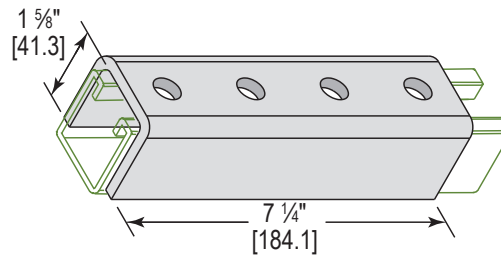

## SERIES SPECIFICATIONS

U-FITTING SPLICE 4 HOLE 1-5/8" CHAN

## LINE DRAWING

## DIMENSION

Length (In.)  
7 1/4

Length (mm.)  
184.1

Height (In.)  
1 5/8

Height (mm.)  
41.3

Opening  
-

APPLICATION AND PERFORMANCE SPECIFICATION INFORMATION IS SUBJECT TO CHANGE WITHOUT NOTIFICATION

MODEL :	TYPE	
PROJECT :		
PREPARED BY :	DATE :	