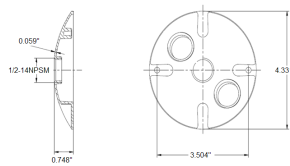

MODEL :		TYPE
PROJECT :		
PREPARED BY :	DATE :	

SERIES SPECIFICATIONS

OUTDOOR ROUND CVR 3 X1/2" HOLES BRZ

RoHS
COMPLIANT

LINE DRAWING

CONSTRUCTION

Material
Die Cast Aluminum

Finish
Powder Coat

Outlet Holes
3

Color
Bronze

ELECTRICAL

Diameter (In.)
4"

Hole Size (In.)
1/2

ORDERING INFORMATION

Part Number: WI CR3BZ

Package Qty: 24 PCS