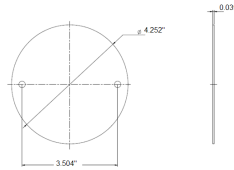

MODEL :		TYPE
PROJECT :		
PREPARED BY :	DATE :	

SERIES SPECIFICATIONS

4" ROUND STEEL CVR & GSKT BRZ

RoHS
COMPLIANT

LINE DRAWING

CONSTRUCTION

Material
Die Cast Aluminum

Finish
Powder Coat

Outlet Holes
Blank

Color
Bronze

ELECTRICAL

Diameter (In.)
4"

Hole Size (In.)

ORDERING INFORMATION

Part Number: WI RBCBZ

Package Qty: 1 PCS