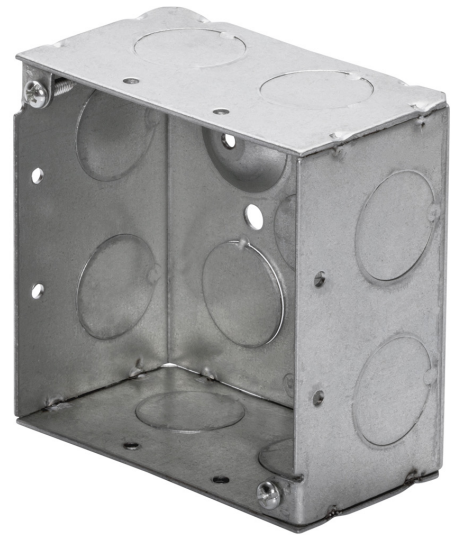

CONTRACTOR:	
PROJECT:	DATE:
PREPARED BY:	SERIES: CM-4SDB-75

CM-4SDB-75

SPECIFICATION & FEATURES

DESCRIPTION

4" SQ. DEEP BOX, 2-1/8" DEEP, 3/4" K.O.

Country of Origin: CN

ORDERING INFORMATION

PART # CM-4SDB-75	STOCK CODE 0262-7877	LENGTH 4 Inches	WIDTH 4 Inches	ACTUAL DEPTH 2.125 Inches
-----------------------------	--------------------------------	---------------------------	--------------------------	-------------------------------------

CABLE ENTRY Knockouts	COLOR Gray	INSULATION Non-Insulated	KNOCKOUTS Side: (8) 3/4", Bottom: (2) 1/2", (2) MKO	MATERIAL 16 Gauge Steel
---------------------------------	----------------------	------------------------------------	---	-----------------------------------