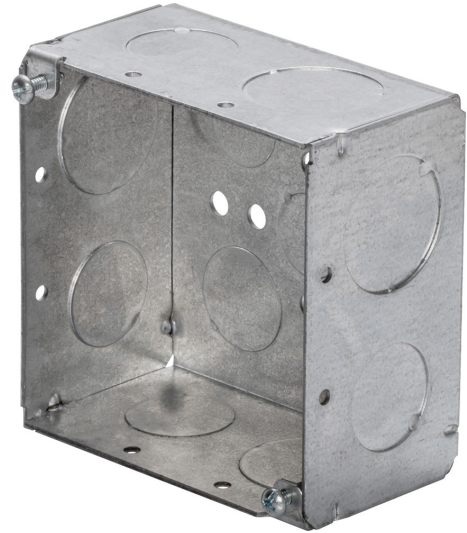

CONTRACTOR:	
PROJECT:	DATE:
PREPARED BY:	SERIES: CM-4SDB-75/100

CM-4SDB-75/100

SPECIFICATION & FEATURES

DESCRIPTION

4"SQ. DEEP BOX, 2-1/8 DEEP, 3/4-1 KO

Country of Origin: CN

ORDERING INFORMATION

PART # CM-4SDB-75/100	STOCK CODE 0268-9644	LENGTH 4 Inches	WIDTH 4 Inches	ACTUAL DEPTH 2.125 Inches
---------------------------------	--------------------------------	---------------------------	--------------------------	-------------------------------------

CABLE ENTRY KO	COLOR Gray	INSULATION Non-Insulated	KNOCKOUTS Side : (4) 3/4", (4) 1" , Bottom : (2) 1/2", (2) 3/4"	MATERIAL 16 Gauge Steel
--------------------------	----------------------	------------------------------------	---	-----------------------------------