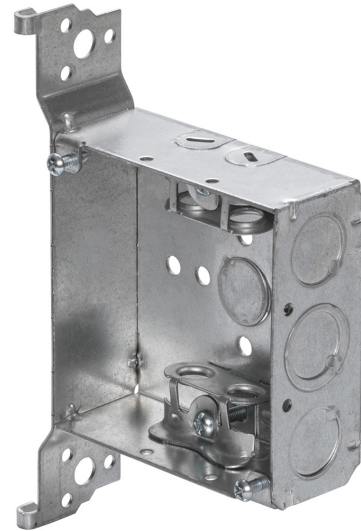

CONTRACTOR:	
PROJECT:	DATE:
PREPARED BY:	SERIES: CM-4SDB-MC-WB

CM-4SDB-MC-WB

SPECIFICATION & FEATURES

DESCRIPTION

4" SQ BX 2-1/8" DP MX/BX CBL CLMP WD BKT

Country of Origin: US

ORDERING INFORMATION

PART # CM-4SDB-MC-WB	STOCK CODE 0288-0396	LENGTH 4 Inches	WIDTH 4 Inches	ACTUAL DEPTH 2.125 Inches
--------------------------------	--------------------------------	---------------------------	--------------------------	-------------------------------------

CABLE ENTRY MC	COLOR Gray	INSULATION Non-Insulated	KNOCKOUTS Side : (2) 1/2", (1) MKO, (4) Loom , Bottom : (1) 1/2"	MATERIAL 16 Gauge Steel
--------------------------	----------------------	------------------------------------	--	-----------------------------------