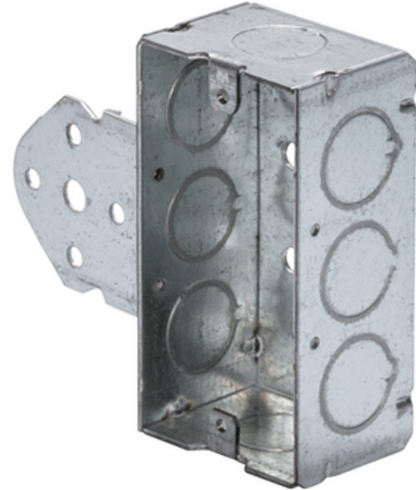

CONTRACTOR:	
PROJECT:	DATE:
PREPARED BY:	SERIES: CM-HSB-1-50-B

CM-HSB-1-50-B

SPECIFICATION & FEATURES

DESCRIPTION

SHALLOW HANDY BOX, 1-1/2" DEEP, B BRACKE

Country of Origin: CN

ORDERING INFORMATION

PART # CM-HSB-1-50-B	STOCK CODE 0262-8222	LENGTH 4 Inches	WIDTH 2.125 Inches	HEIGHT 4 Inches
CABLE ENTRY K0	COLOR Galvanized	CUBIC CAPACITY 11.5	DEPTH 1.5 Inches	KNOCKOUTS Side : (5) 1/2" , Bottom : (3) 1/2"

MATERIAL
16G Steel

APPLICATION AND PERFORMANCE SPECIFICATION INFORMATION IS SUBJECT TO CHANGE WITHOUT NOTIFICATION