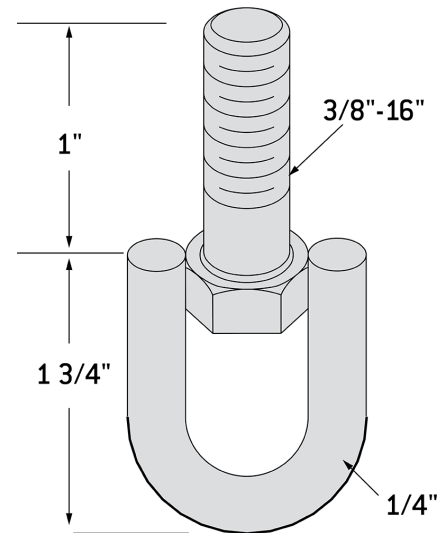

CONTRACTOR:	
PROJECT:	DATE:
PREPARED BY:	SERIES: SWM037EG

SWM037EG

SPECIFICATION & FEATURES

DESCRIPTION

SWIVEL MALE 3/8" EG

Country of Origin: US

ORDERING INFORMATION

PART #	STOCK CODE	LENGTH	HEIGHT	FINISH
SWM037EG	0305-8788	1.75 Inches	1.75 Inches	ElectroGalvanized

MATERIAL	ROD SIZE (RS)	THREAD TYPE	THREAD PITCH/THREAD PER INCH
Carbon Steel		UNC	16