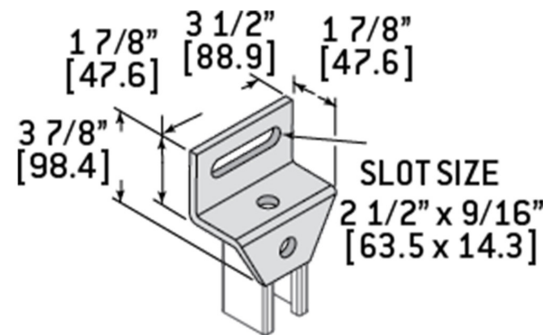

### DESCRIPTION

Z-FITTING SLOTTED 3 HOLE SUPPORT EG

Country of Origin: US

## ORDERING INFORMATION

PART #	STOCK CODE	LENGTH	WIDTH	HEIGHT
Z317	0305-8962	3.5 Inches	1.875 Inches	3.875 Inches
COLOR	FINISH	MATERIAL	NUMBER OF HOLES	
Gray	Electrogalvanized	Carbon Steel	3	

APPLICATION AND PERFORMANCE SPECIFICATION INFORMATION IS SUBJECT TO CHANGE WITHOUT NOTIFICATION