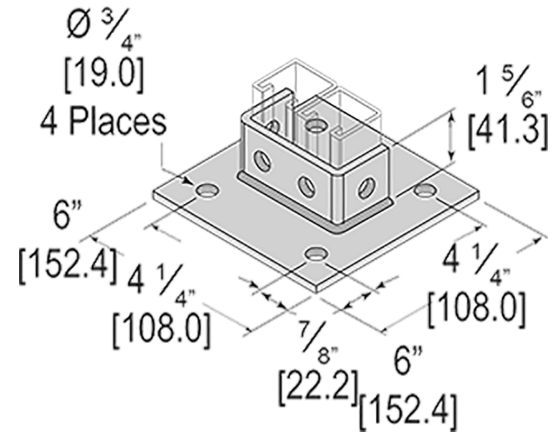

CONTRACTOR:	
PROJECT:	DATE:
PREPARED BY:	SERIES: P168

P168

SPECIFICATION & FEATURES

DESCRIPTION

POST BASE DBL

Country of Origin: US

ORDERING INFORMATION

PART #	STOCK CODE	LENGTH	WIDTH	HEIGHT
P168	0314-6853	6 Inches	6 Inches	3.5 Inches