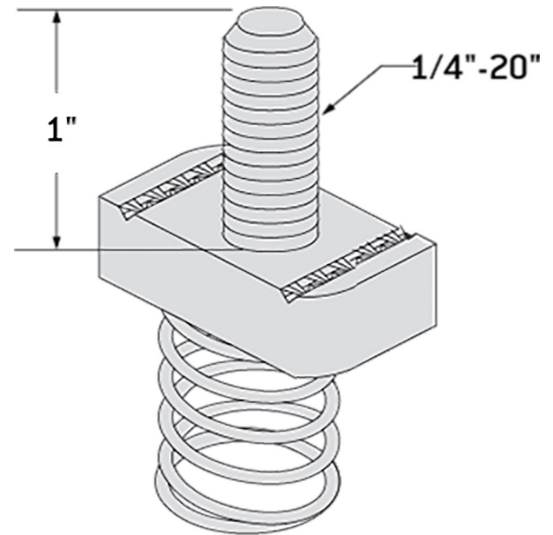

CONTRACTOR:	
PROJECT:	DATE:
PREPARED BY:	SERIES: SCND37212EG

SCND37212EG

SPECIFICATION & FEATURES

DESCRIPTION

2-1/8" STUD NUT REG SPRG 3/8"-16

Country of Origin: CN

ORDERING INFORMATION

PART # SCND37212EG	STOCK CODE 0316-3233	LENGTH 2.125 Inches	WIDTH None	HEIGHT None
COLOR Gray	FINISH Electrogalvanized	MATERIAL Steel	MATERIAL OF CONSTRUCTION CARBON STEEL	NUT TYPE Stud Nut
SCREW SIZE Thread 3/8 Inch-16	THREAD SIZE 3/8-16 x 2 1/8	THREAD TYPE UNC		