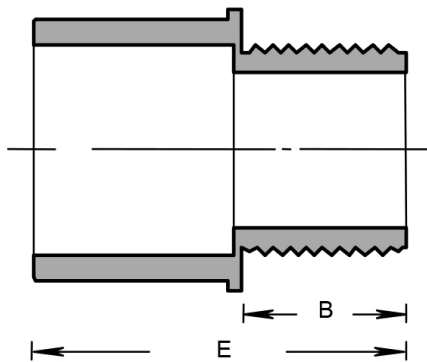

MODEL :		TYPE
PROJECT :		
PREPARED BY :	DATE :	

SERIES SPECIFICATIONS

1" Terminal Adapter

LINE DRAWING

CONSTRUCTION

Housing Material
PVC

Size
1"

Color
Gray

Fitting
Thread/Slip

DIMENSIONS

B (In.)
0.8

E (In.)
1.775

APPLICATION AND PERFORMANCE SPECIFICATION INFORMATION IS SUBJECT TO CHANGE WITHOUT NOTIFICATION

MODEL :		TYPE
PROJECT :		
PREPARED BY :	DATE :	

ORDERING INFORMATION

Part Number: TA1

Case Dimensions (in.): 12" x 8" x 6.5"

Case Quantity: 50 PCS

Case Weight (lbs.): 2.7

Cubic Ft.: 0.36

APPLICATION AND PERFORMANCE SPECIFICATION INFORMATION IS SUBJECT TO CHANGE WITHOUT NOTIFICATION