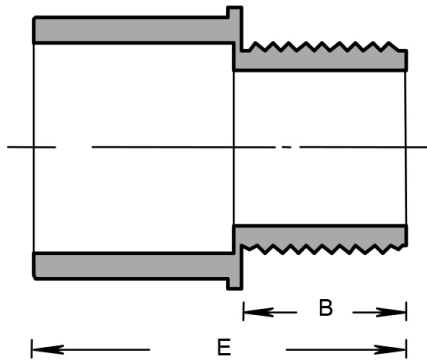

MODEL :		TYPE
PROJECT :		
PREPARED BY :	DATE :	

SERIES SPECIFICATIONS

1 1/4" Terminal Adapter

LINE DRAWING

CONSTRUCTION

Housing Material
PVC

Size
1 1/4"

Color
Gray

Fitting
Thread/Slip

DIMENSIONS

B (In.)
0.8

E (In.)
1.855

APPLICATION AND PERFORMANCE SPECIFICATION INFORMATION IS SUBJECT TO CHANGE WITHOUT NOTIFICATION

MODEL :		TYPE
PROJECT :		
PREPARED BY :	DATE :	

ORDERING INFORMATION

Part Number: TA125

Case Dimensions (in.): 12" x 8" x 6.5"

Case Quantity: 50 PCS

Case Weight (lbs.): 3.6

Cubic Ft.: 0.36

APPLICATION AND PERFORMANCE SPECIFICATION INFORMATION IS SUBJECT TO CHANGE WITHOUT NOTIFICATION