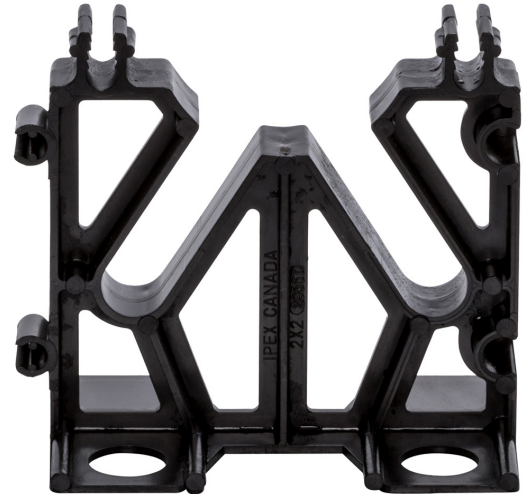

CONTRACTOR:	
PROJECT:	DATE:
PREPARED BY:	SERIES: DS41B

DS41B

SPECIFICATION & FEATURES

DESCRIPTION

4X1 BASE SPACER

Country of Origin: CA

ORDERING INFORMATION

PART # DS41B	STOCK CODE 0321-0150	LENGTH 2.31 Inches	WIDTH 5.63 Inches	COLOR Gray
MATERIAL ABS	TOP END DIAMETER LUMINAIRE SIDE None	TOP END DIAMETER POLE SIDE 1 Inches		