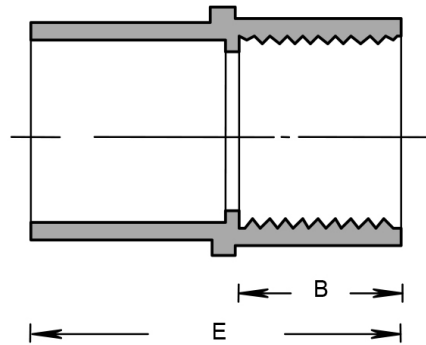

MODEL :	TYPE	
PROJECT :		
PREPARED BY :	DATE :	

SERIES SPECIFICATIONS

1 1/4" Female Adapter

LINE DRAWING

CONSTRUCTION

Housing Material
PVC

Size
1 1/4"

Color
Gray

Cubic Ft.
0.36

Slip/Thread
Slip/Thread

DIMENSIONS

E (In.)
2.065

B (In.)
1

APPLICATION AND PERFORMANCE SPECIFICATION INFORMATION IS SUBJECT TO CHANGE WITHOUT NOTIFICATION

MODEL :		TYPE
PROJECT :		
PREPARED BY :	DATE :	

ORDERING INFORMATION

Part Number: FA125

Case Dimensions (in.): 12" x 8" x 6.5"

Case Quantity: 30 PCS

Case Weight (lbs.): 3.3

APPLICATION AND PERFORMANCE SPECIFICATION INFORMATION IS SUBJECT TO CHANGE WITHOUT NOTIFICATION