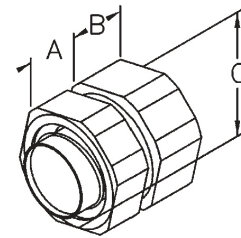

CONTRACTOR:	
PROJECT:	DATE:
PREPARED BY:	SERIES: WI RLT150

WI RLT150

SPECIFICATION & FEATURES

DESCRIPTION

1-1/2" L/T TO RIGID/IMC COMBO CPLG MALL

Country of Origin: CN

ORDERING INFORMATION

PART # WI RLT150	STOCK CODE 0322-6428	LENGTH 2.93 Inches	WIDTH 2.93 Inches	DIAMETER
TRADE SIZE 1 1/2 Inches	COLOR Malleable Iron	CONNECTION Liquid Tight	INSULATED Non-Insulated	MATERIAL Malleable
NEMA FB-1				