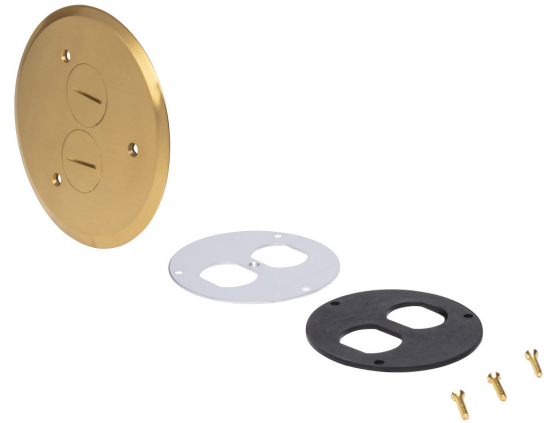

CONTRACTOR:	
PROJECT:	DATE:
PREPARED BY:	SERIES: FB-DSC-B

FB-DSC-B

SPECIFICATION & FEATURES

DESCRIPTION

BRASS DOUBLE SCREW PLUG FLOOR BOX COVER

Country of Origin: CN

ORDERING INFORMATION

PART # FB-DSC-B	STOCK CODE 0427-1385	LENGTH 5 Inches	WIDTH 3 Inches	COLOR Brass
INSULATION Non-Insulated	KNOCKOUTS DOUBLE SCREW PLUG	MATERIAL Brass	NUMBER OF GANGS 2	NUMBER OF OUTLET 2