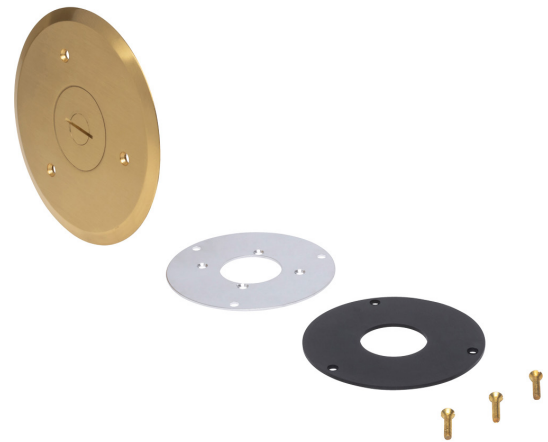

CONTRACTOR:	
PROJECT:	DATE:
PREPARED BY:	SERIES: FB-SSC-B

FB-SSC-B

SPECIFICATION & FEATURES

DESCRIPTION

BRASS SINGLE SREW PLUG FLOOR BOX COVER

Country of Origin: CN

ORDERING INFORMATION

PART # FB-SSC-B	STOCK CODE 0427-1397	LENGTH 5 Inches	WIDTH 3 Inches	COLOR Brass
INSULATION Non-Insulated	KNOCKOUTS SINGLE SCREW PLUG	MATERIAL Brass	NUMBER OF GANGS 1	NUMBER OF OUTLET 1