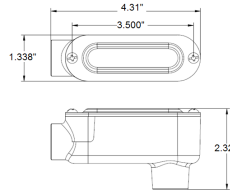

## LINE DRAWING

## DIMENSION

Trade Size  
2-Jan

Depth  
2 3/32

Length  
4 5/16

Width  
1 5/16

APPLICATION AND PERFORMANCE SPECIFICATION INFORMATION IS SUBJECT TO CHANGE WITHOUT NOTIFICATION

MODEL :		TYPE
PROJECT :		
PREPARED BY :	DATE :	