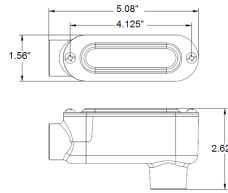

MODEL :		TYPE
PROJECT :		
PREPARED BY :	DATE :	

SERIES SPECIFICATIONS

ALUM CONDULET LB 3/4" W/GSKT & COVER

LINE DRAWING

CONSTRUCTION

Material
Die Cast Copper-Free Aluminum

Finish
Powder Coat

Gasket
Neoprene

Type
LB

DIMENSION

Trade Size
4-Mar

Depth
2 3/8

Length
5 3/32

Width
1 9/16

APPLICATION AND PERFORMANCE SPECIFICATION INFORMATION IS SUBJECT TO CHANGE WITHOUT NOTIFICATION

MODEL :		TYPE
PROJECT :		
PREPARED BY :	DATE :	

DIMENSION

Cover Length
4 11/16

Conduit Opening
1 5/16

ORDERING INFORMATION

Part Number: WI LB75

Package Qty: 10 PCS

IMS Code: 0001-7503

APPLICATION AND PERFORMANCE SPECIFICATION INFORMATION IS SUBJECT TO CHANGE WITHOUT NOTIFICATION