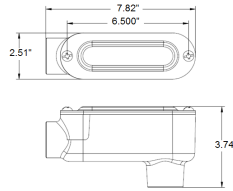

## SERIES SPECIFICATIONS

ALUM CONDULET LB 1 1/4" W/ GSKT & COVER

## LINE DRAWING

## DIMENSION

Trade Size  
1 1/4

Depth  
3 1/2

Length  
7 13/16

Width  
2 1/2

APPLICATION AND PERFORMANCE SPECIFICATION INFORMATION IS SUBJECT TO CHANGE WITHOUT NOTIFICATION

MODEL :		TYPE
PROJECT :		
PREPARED BY :		DATE :