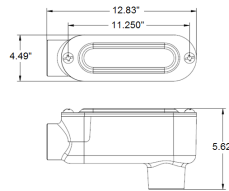

## LINE DRAWING

## DIMENSION

Trade Size  
3

Depth  
5 29/32

Length  
12 13/16

Width  
4 1/2

APPLICATION AND PERFORMANCE SPECIFICATION INFORMATION IS SUBJECT TO CHANGE WITHOUT NOTIFICATION

MODEL :	TYPE
PROJECT :	
PREPARED BY :	DATE :

## DIMENSION

Cover Length  
12 1/16

Conduit Opening  
3 15/16