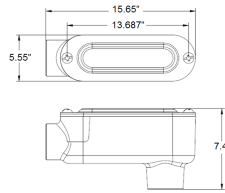

MODEL :		TYPE
PROJECT :		
PREPARED BY :	DATE :	

SERIES SPECIFICATIONS

ALUM CONDULET LB 4"W/ GSKT & COVER

LINE DRAWING

CONSTRUCTION

Material
Die Cast Copper-Free Aluminum

Finish
Powder Coat

Gasket
Neoprene

Type
LB

DIMENSION

Trade Size
4

Depth
7 5/16

Length
15 5/8

Width
5 9/16

APPLICATION AND PERFORMANCE SPECIFICATION INFORMATION IS SUBJECT TO CHANGE WITHOUT NOTIFICATION

MODEL :		TYPE
PROJECT :		
PREPARED BY :	DATE :	

DIMENSION

Cover Length
15 7/16

Conduit Opening
4 31/32

ORDERING INFORMATION

Part Number: WI LB400

Package Qty: 1 PCS

IMS Code: 0001-7581

APPLICATION AND PERFORMANCE SPECIFICATION INFORMATION IS SUBJECT TO CHANGE WITHOUT NOTIFICATION