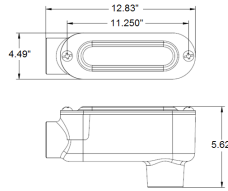

MODEL :		TYPE
PROJECT :		
PREPARED BY :	DATE :	

SERIES SPECIFICATIONS

ALUM CONDULET LB 2 1/2" W/ GSKT & COVER

LINE DRAWING

CONSTRUCTION

Material
Die Cast Copper-Free Aluminum

Finish
Powder Coat

Gasket
Neoprene

Type
LB

DIMENSION

Trade Size
2 1/2

Depth
5 5/16

Length
12 13/16

Width
4 1/2

APPLICATION AND PERFORMANCE SPECIFICATION INFORMATION IS SUBJECT TO CHANGE WITHOUT NOTIFICATION

MODEL :		TYPE
PROJECT :		
PREPARED BY :	DATE :	

DIMENSION

Cover Length
12 1/16

Conduit Opening
3 5/16

ORDERING INFORMATION

Part Number: WI LB250

Package Qty: 1 PCS

IMS Code: 0004-2730

APPLICATION AND PERFORMANCE SPECIFICATION INFORMATION IS SUBJECT TO CHANGE WITHOUT NOTIFICATION