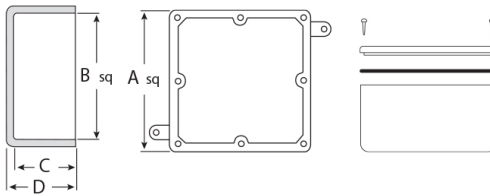

MODEL :		TYPE
PROJECT :		
PREPARED BY :	DATE :	

SERIES SPECIFICATIONS

8x8x7 Junction Box

LINE DRAWING

CONSTRUCTION

Housing Material
PVC

Size
8x8x7

Color
Gray

Cubic Ft.
0.97

DIMENSIONS

Internal Length (In.)
8

Overall Length (In.)
8.812

Internal Depth
7

Overall Depth
7.187

Volume (Cubic In.)
435

APPLICATION AND PERFORMANCE SPECIFICATION INFORMATION IS SUBJECT TO CHANGE WITHOUT NOTIFICATION

MODEL :		TYPE
PROJECT :		
PREPARED BY :	DATE :	

ORDERING INFORMATION

Part Number: JB887

Case Dimensions (in.): 15.3" x 11.6" x 9.5"

Case Quantity: 2 PCS

Case Weight (lbs.): 8.3

APPLICATION AND PERFORMANCE SPECIFICATION INFORMATION IS SUBJECT TO CHANGE WITHOUT NOTIFICATION