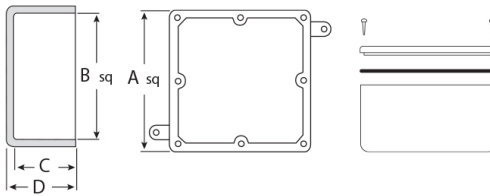

MODEL :		TYPE
PROJECT :		
PREPARED BY :	DATE :	

SERIES SPECIFICATIONS

12x12x8 Junction Box

LINE DRAWING

CONSTRUCTION

Housing Material
PVC

Size
12x12x8

Color
Gray

Cubic Ft.
4.23

DIMENSIONS

Internal Length (In.)
12

Overall Length (In.)
12.687

Internal Depth
8.25

Overall Depth
8

Volume (Cubic In.)
1102

APPLICATION AND PERFORMANCE SPECIFICATION INFORMATION IS SUBJECT TO CHANGE WITHOUT NOTIFICATION

MODEL :		TYPE
PROJECT :		
PREPARED BY :	DATE :	

ORDERING INFORMATION

Part Number: JB12128

Case Dimensions (in.): 23.1" x 15.6" x 20.3"

Case Quantity: 3 PCS

Case Weight (lbs.): 27

APPLICATION AND PERFORMANCE SPECIFICATION INFORMATION IS SUBJECT TO CHANGE WITHOUT NOTIFICATION