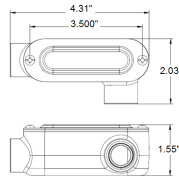

MODEL :		TYPE
PROJECT :		
PREPARED BY :	DATE :	

SERIES SPECIFICATIONS

ALUM LL CONDULET 1/2"W/COVER & GSKT

LINE DRAWING

CONSTRUCTION

Material
Die Cast Copper-Free Aluminum

Finish
Powder Coat

Gasket
Neoprene

Type
LL

DIMENSION

Trade Size
2-Jan

Depth
2 1/32

Length
4 5/16

Width
1 5/16

APPLICATION AND PERFORMANCE SPECIFICATION INFORMATION IS SUBJECT TO CHANGE WITHOUT NOTIFICATION

MODEL :		TYPE
PROJECT :		
PREPARED BY :	DATE :	

DIMENSION

Cover Length
3 7/8

Conduit Opening
1 3/8

ORDERING INFORMATION

Part Number: WI LL50

Package Qty: 10 PCS

IMS Code: 0256-4187

APPLICATION AND PERFORMANCE SPECIFICATION INFORMATION IS SUBJECT TO CHANGE WITHOUT NOTIFICATION