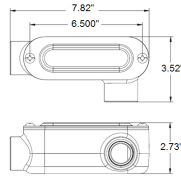

MODEL :		TYPE
PROJECT :		
PREPARED BY :	DATE :	

SERIES SPECIFICATIONS

ALUM LL CONDULET 1 1/2"W/COVER & GSKT

LINE DRAWING

CONSTRUCTION

Material
Die Cast Copper-Free Aluminum

Finish
Powder Coat

Gasket
Neoprene

Type
LL

DIMENSION

Trade Size
1 1/2

Depth
3 1/2

Length
7 13/16

Width
2 1/2

APPLICATION AND PERFORMANCE SPECIFICATION INFORMATION IS SUBJECT TO CHANGE WITHOUT NOTIFICATION

MODEL :		TYPE
PROJECT :		
PREPARED BY :	DATE :	

DIMENSION

Cover Length
7 5/16

Conduit Opening
2 1/2

ORDERING INFORMATION

Part Number: WI LL150

Package Qty: 2 PCS

IMS Code: 0256-4196

APPLICATION AND PERFORMANCE SPECIFICATION INFORMATION IS SUBJECT TO CHANGE WITHOUT NOTIFICATION