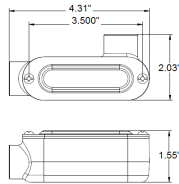

## LINE DRAWING

## DIMENSION

Trade Size  
2-Jan

Depth  
2 1/32

Length  
4 5/16

Width  
1 5/16

APPLICATION AND PERFORMANCE SPECIFICATION INFORMATION IS SUBJECT TO CHANGE WITHOUT NOTIFICATION

MODEL :		TYPE
PROJECT :		
PREPARED BY :	DATE :	