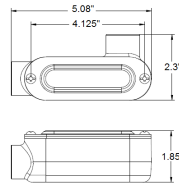

MODEL :		TYPE
PROJECT :		
PREPARED BY :	DATE :	

SERIES SPECIFICATIONS

ALUM LR CONDULET 3/4" W/COVER & GSKT

LINE DRAWING

CONSTRUCTION

Material
Die Cast Copper-Free Aluminum

Finish
Powder Coat

Gasket
Neoprene

Type
LR

DIMENSION

Trade Size
4-Mar

Depth
2 5/16

Length
5 3/32

Width
1 9/16

APPLICATION AND PERFORMANCE SPECIFICATION INFORMATION IS SUBJECT TO CHANGE WITHOUT NOTIFICATION

MODEL :		TYPE
PROJECT :		
PREPARED BY :	DATE :	

DIMENSION

Cover Length
4 11/16

Conduit Opening
1 5/8

ORDERING INFORMATION

Part Number: WI LR75

Package Qty: 10 PCS

IMS Code: 0256-4205

APPLICATION AND PERFORMANCE SPECIFICATION INFORMATION IS SUBJECT TO CHANGE WITHOUT NOTIFICATION