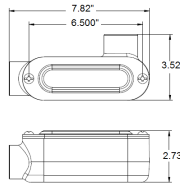

MODEL :		TYPE
PROJECT :		
PREPARED BY :	DATE :	

SERIES SPECIFICATIONS

ALUM LR CONDULET 1 1/2"W/COVER & GSKT

LINE DRAWING

CONSTRUCTION

Material
Die Cast Copper-Free Aluminum

Finish
Powder Coat

Gasket
Neoprene

Type
LR

DIMENSION

Trade Size
1 1/2

Depth
3 1/2

Length
7 13/16

Width
2 1/2

APPLICATION AND PERFORMANCE SPECIFICATION INFORMATION IS SUBJECT TO CHANGE WITHOUT NOTIFICATION

MODEL :		TYPE
PROJECT :		
PREPARED BY :	DATE :	

DIMENSION

Cover Length
7 5/16

Conduit Opening
2 1/2

ORDERING INFORMATION

Part Number: WI LR150

Package Qty: 2 PCS

IMS Code: 0256-4226

APPLICATION AND PERFORMANCE SPECIFICATION INFORMATION IS SUBJECT TO CHANGE WITHOUT NOTIFICATION