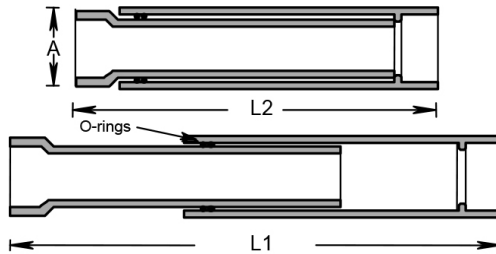

| | | |
|---------------|--------|------|
| MODEL : | | TYPE |
| PROJECT : | | |
| PREPARED BY : | DATE : | |

SERIES SPECIFICATIONS

1/2" Expansion Coupling 2pc

LINE DRAWING

CONSTRUCTION

Housing Material
PVC

Size
1/2"

Color
Gray

Cubic Ft.
0.36

DIMENSIONS

A (In.)
1.08

L1 (In.)
8

L2 (In.)
12

APPLICATION AND PERFORMANCE SPECIFICATION INFORMATION IS SUBJECT TO CHANGE WITHOUT NOTIFICATION

| | | |
|---------------|--------|------|
| MODEL : | | TYPE |
| PROJECT : | | |
| PREPARED BY : | DATE : | |

ORDERING INFORMATION

Part Number: EC05

Case Dimensions (in.): 12" x 8" x 6.5"

Case Quantity: 25 PCS