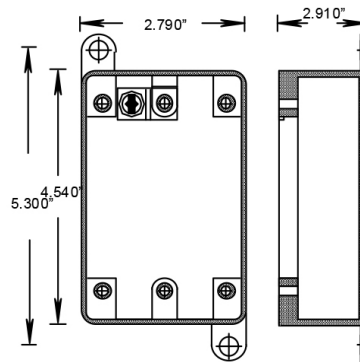

MODEL :		TYPE
PROJECT :		
PREPARED BY :	DATE :	

SERIES SPECIFICATIONS

FD Blank Single Gang Deep

LINE DRAWING

CONSTRUCTION

Housing Material
PVC

Size
Single

Color
Gray

Cubic Ft.
0.66

Gang
Single

DIMENSIONS

Length
4.54"

Width
2.79"

Depth
2.91"

Volume (Cubic In.)
26

APPLICATION AND PERFORMANCE SPECIFICATION INFORMATION IS SUBJECT TO CHANGE WITHOUT NOTIFICATION

MODEL :		TYPE
PROJECT :		
PREPARED BY :	DATE :	

ORDERING INFORMATION

Part Number: FD

Case Dimensions (in.): 15.6" x 11.6" x 6.3"

Case Quantity: 20 PCS

Case Weight (lbs.): 11.6

APPLICATION AND PERFORMANCE SPECIFICATION INFORMATION IS SUBJECT TO CHANGE WITHOUT NOTIFICATION