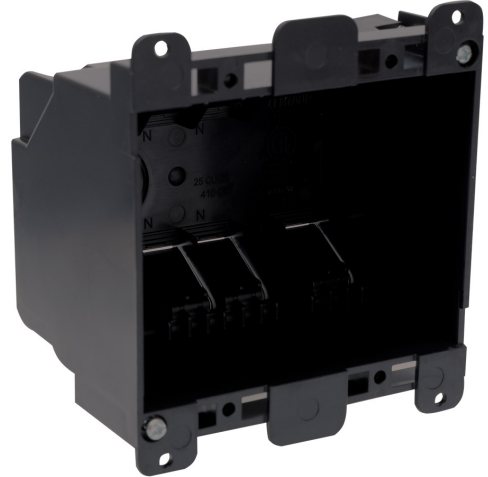

# PSB225-OW

## ORDERING INFORMATION

<b>PART #</b> PSB225-OW	<b>STOCK CODE</b> 0583-1709	<b>LENGTH</b> 3.9375 Inches	<b>WIDTH</b> 4 Inches	<b>HEIGHT</b> 3.125 Inches
<b>COLOR</b> Black	<b>CUBIC CAPACITY</b> 25 In_	<b>INSULATION</b> Non-Insulated	<b>MATERIAL</b> Plastic	<b>NUMBER OF OUTLET</b> 2