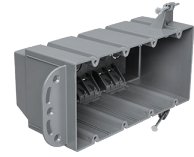

PSB487

NEW WORK - SWITCH & OUTLET BOXES

- •KNOCKOUTS FOR EASY CABLE ENTRY
- •GALVANIZED NAILS DEFEND AGAINST RUST

- •PRE-INSTALLED NAILS FOR QUICK INSTALLATION
- •ETL LISTED & 2-HOUR FIRE RATED

PART#	STOCK CODE	DESCRIPTION	CATEGORY	GANG	MOUNT	SIZE	CLAMPS/KO	CARTON QTY	HEIGHT	WIDTH	DEPTH
PSB108-FB	0606-9309	1 GANG 8 CU IN PLASTIC SB WITH FB BRACKET	NEW WORK	1	MOUNTING BRACKET	8 CU. IN.	-	25	3.625"	2.25"	1.25"
PSB118	0583-1769	1 GANG 18 CU IN PLASTIC SB NAIL ON	NEW WORK	1	NAIL ON	18 CU. IN.	{4} 1/2" KO	100	3.7"	2.25"	2.75"
PSB118-B	0599-0793	1 GANG 18 CU IN PLASTIC SB - B BRACKET	NEW WORK	1	NAIL ON / B BRACKET	18 CU. IN.	{4} 1/2" KO	50	3.625"	2.25"	2.75"
PSB120	0583-1772	1 GANG 20 CU IN PLASTIC SB NAIL ON	NEW WORK	1	NAIL ON	20 CU. IN.	{4} 1/2" KO	100	3.75"	2.25"	3.25"
PSB122	0583-1775	1 GANG 22 CU IN PLASTIC SB NAIL ON	NEW WORK	1	NAIL ON	22 CU. IN.	{4} 1/2" KO	100	3.75"	2.25"	3.5"
PSB232	0583-1778	2 GANG 32 CU IN PLASTIC SB NAIL ON	NEW WORK	2	NAIL ON	32 CU. IN.	{8} CLAMPS, {1} 1/2" KO	50	3.75"	4"	3"
PSB232-B	0599-0796	2 GANG 32 CU IN PLASTIC SB - B BRACKET	NEW WORK	2	NAIL ON / B BRACKET	32 CU. IN.	{8} CLAMPS, {1} 1/2" KO	50	3.75"	5.25"	3"
PSB244	0641-9055	2 GANG 44 CU IN PLASTIC SB NAIL ON	NEW WORK	2	NAIL ON / B BRACKET	44 CU. IN.	{6} CLAMPS, {1} 1/2" KO	60	3.75"	6"	4"
PSB344	0583-1781	3 GANG 44 CU IN PLASTIC SB NAIL ON	NEW WORK	3	NAIL ON / B BRACKET	44 CU. IN.	{12} CLAMPS	30	3.625"	7"	2.75"
PSB368	0641-9058	3 GANG 68 CU IN PLASTIC SB NAIL ON	NEW WORK	3	NAIL ON / B BRACKET	68 CU. IN.	{10} CLAMPS, {2} 1/2" KO	30	3.625"	8"	4"
PSB455	0583-1784	4 GANG 55 CU IN PLASTIC SB NAIL ON	NEW WORK	4	NAIL ON / B BRACKET	55 CU. IN.	{16} CLAMPS	25	3.625"	8.75"	2.75"
PSB487	0641-9061	4 GANG 87 CU IN PLASTIC SB NAIL ON	NEW WORK	4	NAIL ON / B BRACKET	87 CU. IN.	{14} CLAMPS, {3} 1/2" KO	30	3.625"	9.75"	4"

Standard shipping terms apply.