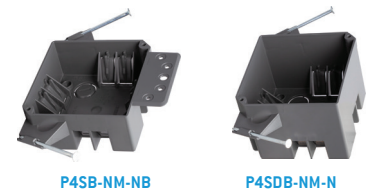

## OLD WORK - SWITCH & OUTLET BOXES

- SWING CLIP FOR FAST INSTALLATION IN EXISTING DRYWALL
- WIRE CLAMP FOR SECURE INSTALLATION
- ETL LISTED & 2-HOUR FIRE RATED
- RATED FOR UP TO 6LB FIXTURE

PART#	STOCK CODE	DESCRIPTION	CATEGORY	GANG	MOUNT	SIZE	CLAMPS/KO	CARTON QTY	HEIGHT	WIDTH	DEPTH
PSBR18-OW	0583-3698	ROUND 18 CU IN PLASTIC SB OLD WORK	OLD WORK	3/0 - 4/0	SWING CLAMPS	18 CU. IN.	(4) CLAMPS	30	4.38"	4.38"	2.68"
PSBR18G-OW	0599-1918	ROUND 18 CU IN PLASTIC SB OLD WORK W/ GROUNDING	OLD WORK	3/0 - 4/0	SWING CLAMPS	18 CU. IN.	(4) CLAMPS	30	4.38"	4.38"	2.68"

## NEW WORK - 4" SQUARE BOXES & COVERS

- 1/2" KNOCKOUT FOR EASY CABLE ENTRY
- PRE-INSTALLED NAILS FOR QUICK INSTALLATION
- WIRE CLAMP FOR SECURE INSTALLATION
- ETL LISTED & 2-HOUR FIRE RATED

PART#	STOCK CODE	DESCRIPTION	CATEGORY	GANG	MOUNT	SIZE	CLAMPS/KO	CARTON QTY	HEIGHT	WIDTH	DEPTH
P4SB-NM-NB	0606-9171	PLASTIC 18 CU. IN. 4S BOX - NM - NAIL ON / B BRACKET COMBO	OUTLET BOX	-	NAIL ON / B BRACKET	18 CU. IN.	(8) CLAMPS, (1) 1/2" KO	50	4"	5.25"	1.5"
P4SDB-NM-N	0606-9306	PLASTIC 32 CU. IN. 4S BOX - NM - NAIL ON	OUTLET BOX	-	NAIL ON	32 CU. IN.	(8) CLAMPS, (1) 1/2" KO	50	4"	4"	2.625"