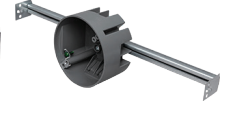

PSBR18

PSBR20

PSBR20G

PSBR20-BHA

PSBR20G-BHA

PART#	STOCK CODE	DESCRIPTION	CATEGORY	GANG	MOUNT	SIZE	CLAMPS/KO	CARTON QTY	HEIGHT	WIDTH	DEPTH
PSBR18	0599-0784	ROUND 3" - 18 CU IN PLASTIC SB NAIL ON	NEW WORK	3/0 - 4/0	NAIL ON	18 CU. IN.	(4) CLAMPS	75	3.5"	3.5"	2.75"
PSBR20	0583-1787	ROUND 20 CU IN PLASTIC SB NAIL ON	NEW WORK	3/0 - 4/0	NAIL ON	20 CU. IN.	(6) CLAMPS	75	4"	4"	2.25"
PSBR20G	0599-0787	ROUND 20 CU IN PLASTIC SB NAIL ON W/ GROUNDING	NEW WORK	3/0 - 4/0	NAIL ON	20 CU. IN.	(6) CLAMPS	75	4"	4"	2.25"
PSBR20-BHA	0583-3704	ROUND CEILING BOX 20 CU IN W/ BAR HANGER	NEW WORK	3/0 - 4/0	BAR HANGER	20 CU. IN.	(6) CLAMPS	75	4"	18.25" - 26.75"	2.25"
PSBR20G-BHA	0599-0790	ROUND CEILING BOX 20 CU IN W/ GROUNDING & BAR HANGER	NEW WORK	3/0 - 4/0	BAR HANGER	20 CU. IN.	(6) CLAMPS	75	4"	18.25" - 26.75"	2.25"

## NEW WORK - SWITCH & OUTLET BOXES - ADJUSTABLE

- KNOCKOUTS FOR EASY CABLE ENTRY
- EASY TO MOUNT ON WOOD OR STEEL STUD
- ADJUSTABLE STEEL STUD BRACKET
- ETL LISTED & 2-HOUR FIRE RATED

PSB121-ADJ

PSB121-HADJ

PSB234-ADJ

PSB349-ADJ

PART#	STOCK CODE	DESCRIPTION	CATEGORY	GANG	MOUNT	SIZE	CLAMPS/KO	CARTON QTY	HEIGHT	WIDTH	DEPTH
PSB121-ADJ	0599-0799	1 GANG 21 CU IN PLASTIC SB - ADJ STEEL BRACKET	NEW WORK	1	ADJUSTABLE BRACKET	21 CU. IN.	(4) 1/2" KO	24	3.625"	2.25"	3.75"
PSB121-HADJ	0599-0802	1 GANG 21 CU IN PLASTIC SB - HZ ADJ STEEL BRACKET	NEW WORK	1	ADJUSTABLE BRACKET	21 CU. IN.	(4) 1/2" KO	12	3.625"	2.25"	3.75"
PSB234-ADJ	0599-0805	2 GANG 34 CU IN PLASTIC SB - ADJ STEEL BRACKET	NEW WORK	2	ADJUSTABLE BRACKET	34 CU. IN.	(6) CLAMPS, (1) 1/2" KO	12	3.625"	4"	3"
PSB349-ADJ	0599-0808	3 GANG 49 CU IN PLASTIC SB - ADJ STEEL BRACKET	NEW WORK	3	ADJUSTABLE BRACKET	49 CU. IN.	(12) CLAMPS, (1) 1/2" KO	12	3.625"	5.75"	3"