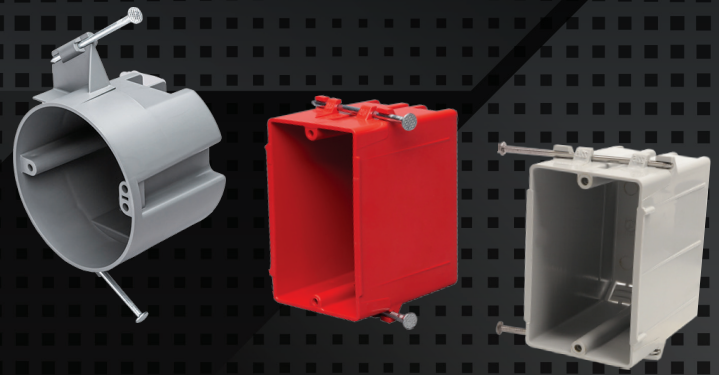

# PLASTIC SWITCH BOX PROFILE

PSB108-FB

PSB118

PSB118-B

PSB120

PSB122

PSB232

PSB232-B

## NEW WORK - CEILING BOXES

- WIRE CLAMP FOR SECURE INSTALLATION
- GALVANIZED NAILS DEFEND AGAINST RUST
- PRE-INSTALLED NAILS FOR QUICK INSTALLATION
- ETL LISTED & 2-HOUR FIRE RATED
- RATED FOR 50LB FIXTURE