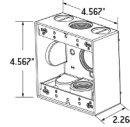

### LINE DRAWING

## ORDERING INFORMATION

IMAGE	PART #	STOCK CODE	DESCRIPTION	DEPTH	MATERIAL	MOUNTING TYPE
<small>IMAGE COMING SOON</small>	WI TGB75/9	0278-8428	WI 2G 2-3/16" DEEP BOX 3X1" H	2-3/16 Inches	Aluminum	FIXED
	<b>STANDARD</b>	<b>WEIGHT</b>	<b>A (IN)</b>	<b>B (IN)</b>	<b>C (IN)</b>	<b>NPT</b>
	UL	0.815 Pounds	4.567"	4.567"	2.264"	3/4-14NPT
	WI TGB75/7X	0278-8428	WI 2G 2-3/16" DEEP BOX 3X1" H	2-3/16 Inches	Aluminum	FIXED
	<b>STANDARD</b>	<b>WEIGHT</b>	<b>A (IN)</b>	<b>B (IN)</b>	<b>C (IN)</b>	<b>NPT</b>
	UL	0.788 Pounds	4.567"	4.567"	2.264"	3/4-14NPT
	WI TGB50/9	0278-8428	WI 2G 2-3/16" DEEP BOX 3X1" H	2-3/16 Inches	Aluminum	FIXED
	<b>STANDARD</b>	<b>WEIGHT</b>	<b>A (IN)</b>	<b>B (IN)</b>	<b>C (IN)</b>	<b>NPT</b>
	UL	0.782 Pounds	4.567"	4.567"	2.264"	1/2-14NPT
	WI TGB50/7X	0278-8428	WI 2G 2-3/16" DEEP BOX 3X1" H	2-3/16 Inches	Aluminum	FIXED
	<b>STANDARD</b>	<b>WEIGHT</b>	<b>A (IN)</b>	<b>B (IN)</b>	<b>C (IN)</b>	<b>NPT</b>
	UL	0.788 Pounds	4.567"	4.567"	2.264"	1/2-14NPT
	WI TGB100/4	0278-8428	WI 2G 2-3/16" DEEP BOX 3X1" H	2.1875 Inches	Aluminum	FIXED
	<b>MOUNTING TYPE</b>	<b>STANDARD</b>	<b>WEIGHT</b>	<b>WIDTH</b>	<b>A (IN)</b>	<b>B (IN)</b>
	FIXED	UL	0.845 Pounds	2.75 Inches	4.567"	4.567"