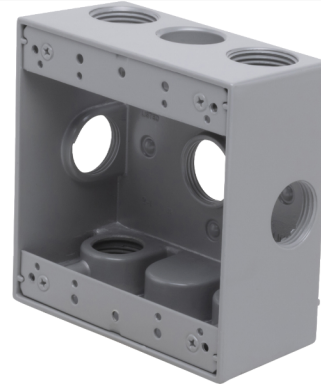

WI TGB75/7X

SPECIFICATION & FEATURES

DESCRIPTION

2 Gang 2 3/16" Deep Box

CONSTRUCTION

Description: 2 Gang Weatherproof Box 2-3/16" Deep 3 X 1" Hole- Gray

Features: Die Cast Copper-Free Aluminum; Premium Powder Coat Finish; 2 closure plugs included; Ground screw installed; Lugs included

Series: WITGB

RATINGS

Country of Origin: CN

Standard: UL Listed

Listing: UL

Rating: WET

LINE DRAWING

ORDERING INFORMATION

IMAGE	PART #	STOCK CODE	DESCRIPTION	DEPTH	MATERIAL	MOUNTING TYPE
IMAGE COMING SOON	WI TGB75/9	0278-8428	WI 2G 2-3/16" DEEP BOX 3X1" H	2-3/16 Inches	Aluminum	FIXED
	STANDARD	WEIGHT	A (IN)	B (IN)	C (IN)	NPT
	UL	0.815 Pounds	4.567"	4.567"	2.264"	3/4-14NPT
	WI TGB75/7X	0278-8428	WI 2G 2-3/16" DEEP BOX 3X1" H	2-3/16 Inches	Aluminum	FIXED
	STANDARD	WEIGHT	A (IN)	B (IN)	C (IN)	NPT
	UL	0.788 Pounds	4.567"	4.567"	2.264"	3/4-14NPT
	WI TGB50/9	0278-8428	WI 2G 2-3/16" DEEP BOX 3X1" H	2-3/16 Inches	Aluminum	FIXED
	STANDARD	WEIGHT	A (IN)	B (IN)	C (IN)	NPT
	UL	0.782 Pounds	4.567"	4.567"	2.264"	1/2-14NPT
	WI TGB50/7X	0278-8428	WI 2G 2-3/16" DEEP BOX 3X1" H	2-3/16 Inches	Aluminum	FIXED
	STANDARD	WEIGHT	A (IN)	B (IN)	C (IN)	NPT
	UL	0.788 Pounds	4.567"	4.567"	2.264"	1/2-14NPT
	WI TGB100/4	0278-8428	WI 2G 2-3/16" DEEP BOX 3X1" H	2.1875 Inches	Aluminum	FIXED
	MOUNTING TYPE	STANDARD	WEIGHT	WIDTH	A (IN)	B (IN)
	FIXED	UL	0.845 Pounds	2.75 Inches	4.567"	4.567"