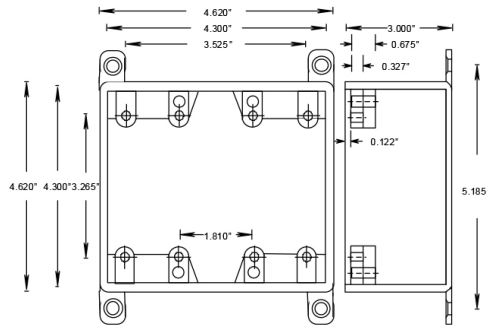

## LINE DRAWING

## DIMENSIONS

Length  
4.62"

Width  
4.62"

Depth  
3"

Volume (Cubic In.)  
47.5

APPLICATION AND PERFORMANCE SPECIFICATION INFORMATION IS SUBJECT TO CHANGE WITHOUT NOTIFICATION

MODEL :		TYPE
PROJECT :		
PREPARED BY :	DATE :	

## ORDERING INFORMATION

Part Number: FD2G

Case Dimensions (in.): 15.6" x 11.6" x 6.3"

Case Quantity: 10 PCS

Case Weight (lbs.): 10

APPLICATION AND PERFORMANCE SPECIFICATION INFORMATION IS SUBJECT TO CHANGE WITHOUT NOTIFICATION