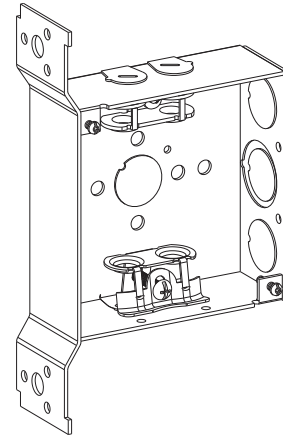

Centaur's 4" Square (4S) Boxes are used to install lighting fixtures, switches, and receptacles in ceilings and walls. They are constructed from 16 gauge galvanized steel. These 1-1/2" deep, welded boxes include metal clad cable clamps for ease of installation. Selected models include brackets to directly mount on a stud or a raised ground emboss and pre-assembled 3-way, with a 10-32 ground screw and a solid #12AWG pigtail.

PT: 7" Solid Cu. #12AWG Pigtail Pre-assembled with Ground Emboss and 10-32 Ground Screw

Bracket:

FB: (L: 7-3/8", W: 1-9/16") Offset (Flush) Mounts on flat side of stud

B: (L: 3", W: 2") Offset (Flush) Face mounts on front edge of wood stud

WB: (L: 7-1/2", W: 1-9/16") Offset (Flush) With positioning spurs to mount box on side of stud

MS: (L: 2-1/2", W: 1-3/8") Offset (Flush) Self-Gripping Metal Stud Bracket with Box Support Clip. Engages on either side of metal stud. U.S. Patent No.: 8,262,043

BX/MC Clamp:

Accommodates Metal Clad Cables from size #14-2 to #10-4. All MC series boxes are suitable for use with MCAP™-Aluminum (MCAP is a trademark of Southwire Company)

DIMENSIONS

Width: 4"

Height: 4"