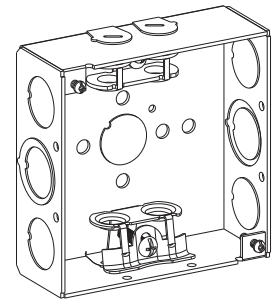

Centaur's 4" Square (4S) Boxes are used to install lighting fixtures, switches, and receptacles in ceilings and walls. They are constructed from 16 gauge galvanized steel. These 1-1/2" deep, welded boxes include metal clad cable clamps for ease of installation. Selected models include brackets to directly mount on a stud or a raised ground emboss and pre-assembled 3-way, with a 10-32 ground screw and a solid #12AWG pigtail.

PT: 7" Solid Cu. #12AWG Pigtail Pre-assembled with Ground Emboss and 10-32 Ground Screw

Bracket:

FB: (L: 7-3/8", W: 1-9/16") Offset (Flush) Mounts on flat side of stud

B: (L: 3", W: 2") Offset (Flush) Face mounts on front edge of wood stud

WB: (L: 7-1/2", W: 1-9/16") Offset (Flush) With positioning spurs to mount box on side of stud

MS: (L: 2-1/2", W: 1-3/8") Offset (Flush) Self-Gripping Metal Stud Bracket with Box Support Clip. Engages on either side of metal stud. U.S. Patent No.: 8,262,043

BX/MC Clamp:

Accommodates Metal Clad Cables from size #14-2 to #10-4. All MC series boxes are suitable for use with MCAP™-Aluminum (MCAP is a trademark of Southwire Company)

DIMENSIONS

Width: 4"

Height: 4"