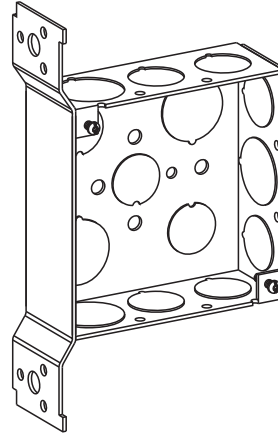

CENTAUR STEEL

635 NW Enterprise Dr. Port St Lucie, FL 34986
tel: (772) 344-9436 or on the web @ www.centaursteel.com

SPECIFICATION & FEATURES

Catalog Number
Notes
Job/Title

DESCRIPTION:

The 4" Square Welded Boxes (CM-4SB) Series is a 4" X 4" X 1 1/2", 21 cubic inches, electrical outlet box. It is constructed from 16 gauge galvanized steel and has raised ground emboss (except for bracketed boxes and extension boxes). The CM-4SB has numerous mounting options and knockout choices to fit most installations.

COMPLIANCE:

UL listed E347677, conforms to UL514A, acceptable for use in 2-hour fire rated walls.

CM-4SB

4" SQUARE WELDED BOXES

ORDERING INFORMATION

CM-4SB

Sample Part Code: CM-4SB-50-FB

SERIES

CM-4SB: 4" Square Welded Box Series

KNOCKOUT

50: 1/2"
75: 3/4"
50/75: 1/2" & 3/4"
MKO: Multi-size

MOUNT

BLANK: No Bracket
FB: Flush Bracket
AB: Angle Bracket
OB: Offset Bracket
WB: Wood Stud Bracket
MS: Metal Stud Bracket*
B: Bracket
EXT: Box Extension
EHB: Handy Box Extension