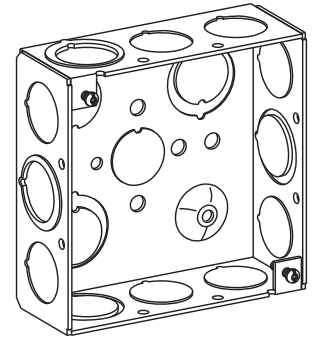

CENTAUR STEEL

635 NW Enterprise Dr. Port St Lucie, FL 34986
tel: (772) 344-9436 or on the web @ www.centaursteel.com

SPECIFICATION & FEATURES

Catalog Number
Notes
Job/Title

DESCRIPTION:

The 4" Square Welded Boxes (CM-4SB) Series is a 4" X 4" X 1 1/2", 21 cubic inches, electrical outlet box. It is constructed from 16 gauge galvanized steel and has raised ground emboss (except for bracketed boxes and extension boxes). The CM-4SB has numerous mounting options and knockout choices to fit most installations.

COMPLIANCE:

UL listed E347677, conforms to UL514A, acceptable for use in 2-hour fire rated walls.

CM-4SB

4" SQUARE WELDED BOXES

ORDERING INFORMATION

CM-4SB

Sample Part Code: CM-4SB-50-FB

SERIES

CM-4SB: 4" Square Welded Box Series

KNOCKOUT

50: 1/2"
75: 3/4"
50/75: 1/2" & 3/4"
MKO: Multi-size

MOUNT

BLANK: No Bracket
FB: Flush Bracket
AB: Angle Bracket
OB: Offset Bracket
WB: Wood Stud Bracket
MS: Metal Stud Bracket*
B: Bracket
EXT: Box Extension
EHB: Handy Box Extension