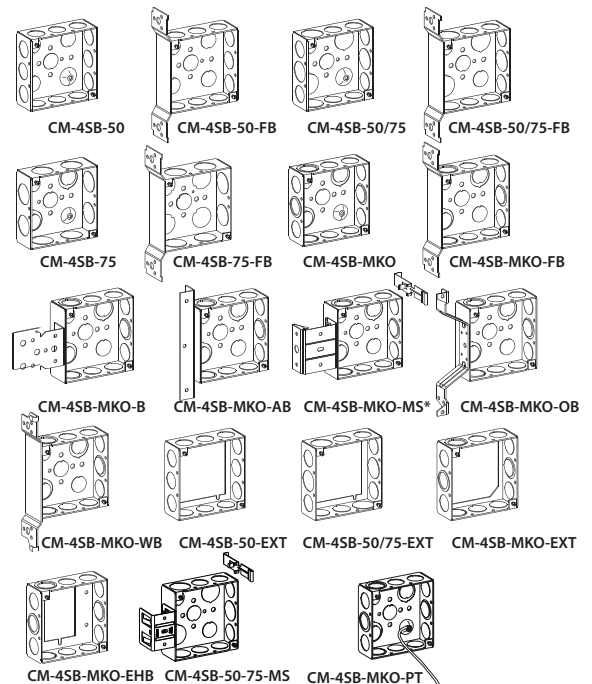

CENTAUR STEEL

635 NW Enterprise Dr. Port St Lucie, FL 34986
tel: (772) 344-9436 or on the web @ www.centaursteel.com

SPECIFICATION & FEATURES

Catalog Number
Notes
Job/Title

DESCRIPTION:

The 4" Square Welded Boxes (CM-4SB) Series is a 4" X 4" X 1 1/2", 21 cubic inches, electrical outlet box. It is constructed from 16 gauge galvanized steel and has raised ground emboss (except for bracketed boxes and extension boxes). The CM-4SB has numerous mounting options and knockout choices to fit most installations.

CM-4SB: 4" Square Welded Box Series

KNOCKOUT

50: 1/2"
75: 3/4"
50/75: 1/2" & 3/4"
MKO: Multi-size

MOUNT

BLANK: No Bracket
FB: Flush Bracket
AB: Angle Bracket
OB: Offset Bracket
WB: Wood Stud Bracket
MS: Metal Stud Bracket*
B: Bracket
EXT: Box Extension
EHB: Handy Box Extension

DIMENSIONS

LENGTH 4"
WIDTH 4"
DEPTH 1 1/2"

CONFIGURATION DATA

CATALOG NUMBER	BRACKET & SETBACK	KNOCKOUTS	
		SIDES	BOTTOM
CM-4SB-50		12 - 1/2"	4 - 1/2"
CM-4SB-50-FB	FB, FLUSH	9 - 1/2"	5 - 1/2"
CM-4SB-50/75		8 - 1/2", 4 - 3/4"	2 - 1/2", 2 - 3/4"
CM-4SB-50/75-FB	FB, FLUSH	6 - 1/2", 3 - 3/4"	3 - 1/2", 2 - 3/4"
CM-4SB-50/75-MS	MS, SELF-GRIPPING & BOX SUPPORT CLIP	6 - 1/2", 3 - 3/4"	3 - 1/2", 2 - 3/4"
CM-4SB-75		8 - 3/4"	2 - 1/2", 2 - MKO
CM-4SB-75-FB	FB, FLUSH	6 - 3/4"	1 - 1/2", 4 - 3/4"
CM-4SB-MKO		8 - 1/2", 4 - MKO	2 - 1/2", 2 - MKO
CM-4SB-MKO-AB	AB, 9/16"	6 - 1/2", 3 - MKO	3 - 1/2", 2 - MKO
CM-4SB-MKO-B	B, FLUSH	6 - 1/2", 3 - MKO	3 - 1/2", 2 - MKO
CM-4SB-MKO-FB	FB, FLUSH	6 - 1/2", 3 - MKO	3 - 1/2", 2 - MKO
CM-4SB-MKO-MS*	MS, SELF-GRIPPING & BOX SUPPORT CLIP	6 - 1/2", 3 - MKO	3 - 1/2", 2 - MKO
CM-4SB-MKO-OB	OB, 1 5/16"	6 - 1/2", 3 - MKO	3 - 1/2", 2 - MKO
CM-4SB-MKO-PT	7" PIG-TAIL	8 - 1/2", 4 - MKO	2 - 1/2", 2 - MKO
CM-4SB-MKO-WB	WB, FLUSH	6 - 1/2", 3 - MKO	3 - 1/2", 2 - MKO
CM-4SB-50-EXT		12 - 1/2"	
CM-4SB-50/75-EXT		8 - 1/2", 4 - 3/4"	
CM-4SB-MKO-EXT		8 - 1/2", 4 - MKO	
CM-4SB-MKO-EHB		8 - 1/2", 4 - MKO	

*Patent Pending: Metal Stud (MS) bracket engages on either side of a metal stud